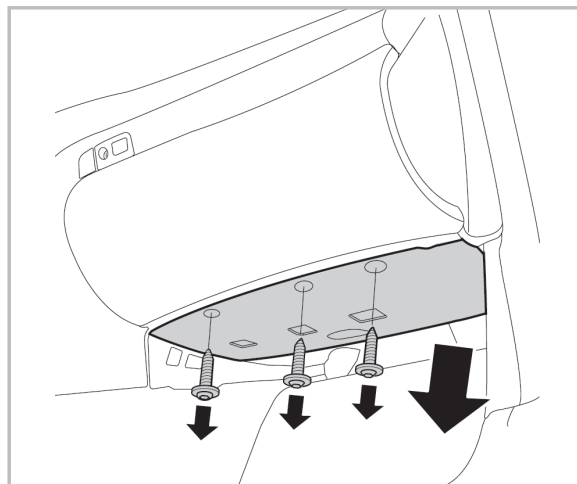

COMFORT

particle filter

715545

FH332

PA

WANT TO KNOW MORE?

www.valeo-techassist.com

FOR  
MITSUBISHI PAJERO PININ A/C+ (07/99 >)