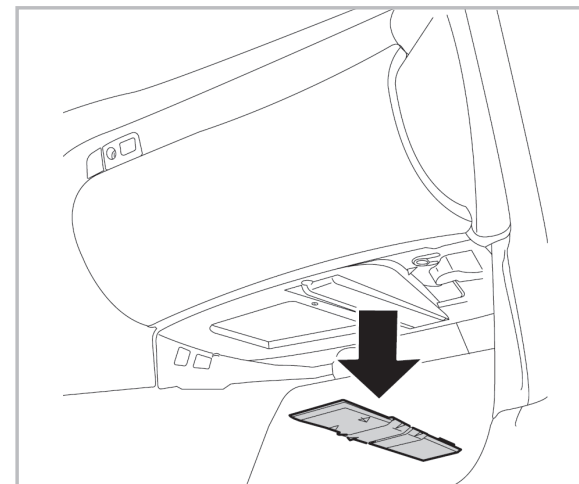

COMFORT

particle filter

715545

FH332

PA

WANT TO KNOW MORE?

www.valeo-techassist.com

FOR  
MITSUBISHI PAJERO PININ A/C+ (07/99 >)