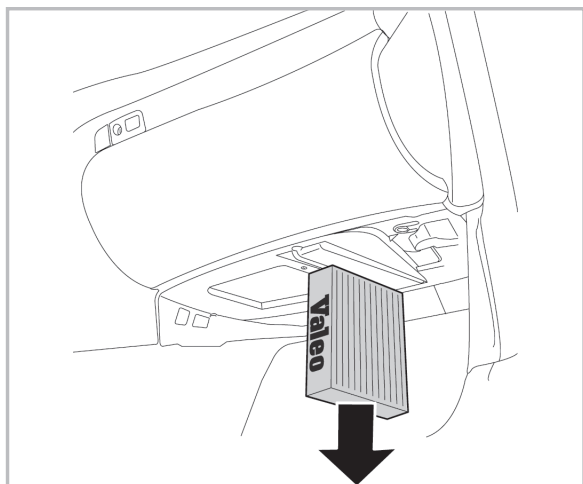

COMFORT

particle filter

715545

FH332

PA

WANT TO KNOW MORE?

www.valeo-techassist.com

FOR  
MITSUBISHI PAJERO PININ A/C+ (07/99 >)