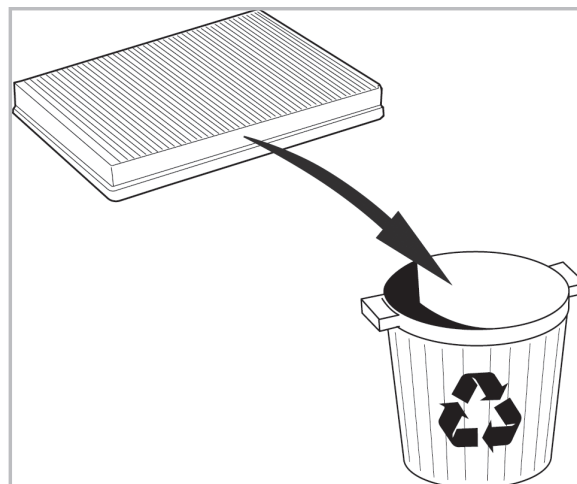

COMFORT

particle filter

715545

FH332

PA

WANT TO KNOW MORE?

www.valeo-techassist.com

FOR  
MITSUBISHI PAJERO PININ A/C+ (07/99 >)