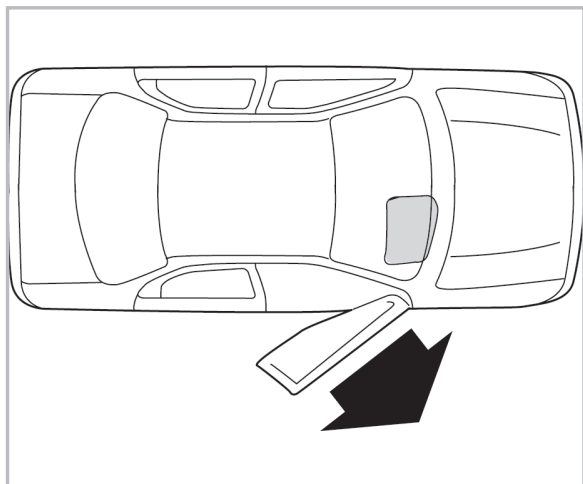

COMFORT

particle filter

715545

FH332

PA

WANT TO KNOW MORE?

www.valeo-techassist.com

FOR  
MITSUBISHI PAJERO PININ A/C+ (07/99 >)