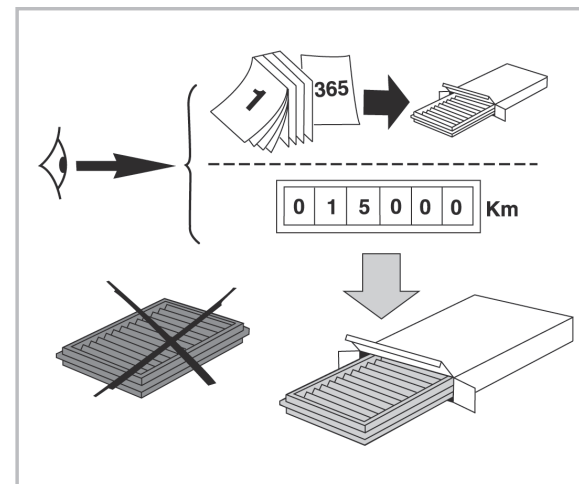

COMFORT

particle filter

715545

FH332

PA

WANT TO KNOW MORE?

www.valeo-techassist.com

FOR  
MITSUBISHI PAJERO PININ A/C+ (07/99 >)